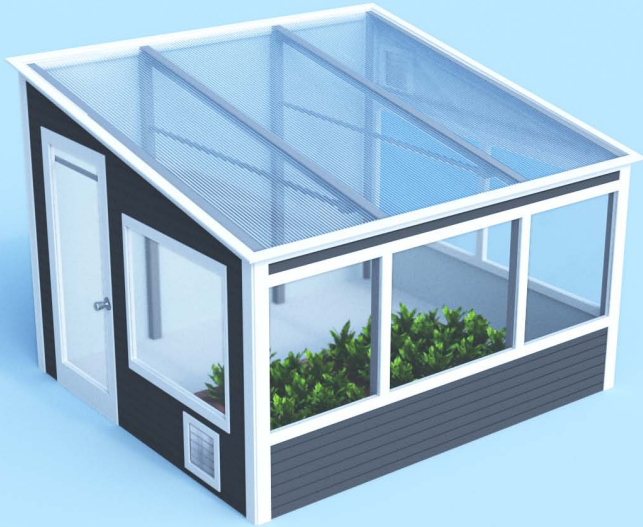

Smart. Sustainable. Abundant. 365 Days a Year

BACK-YARD GREENHOUSE KITS

GROW NATURALLY, YEAR-ROUND

Ceres greenhouses are the only backyard greenhouses designed to grow year-round with little to no fossil-fuel heating or cooling. By using passive solar design, and storing heat in the soil underground with a GAHT™ system, Ceres greenhouses are made to grow much more, year-round, without relying on fossil-fuels.

EASY TO BUILD. BUILT TO LAST

Ceres greenhouses are the only kit greenhouses designed for very high wind and snow loads. Each kit has been engineered by a licensed structural engineer. Durable steel framing and water proof materials ensure that your investment is made to last. Pre-fabricated steel framing allows kits to be shipped to site and constructed by you or a contractor. (We recommend some building experience).

Contact Us for a Custom Quote

CERES GREENHOUSE SOLUTIONS
ceresgs.com
+01 303-495-5006

MODELS AND PRICING

10' x 12'

120 sq. ft. (36.5 sq. m.)

Width: 10'

Length: 12'

North wall height: 8'

Ships within 4 weeks

Base price: \$10,480

12' x 24'

288 sq. ft. (87.7 sq. m.)

Width: 12'

Length: 24'

North wall height: 10'

Ships within 4 weeks